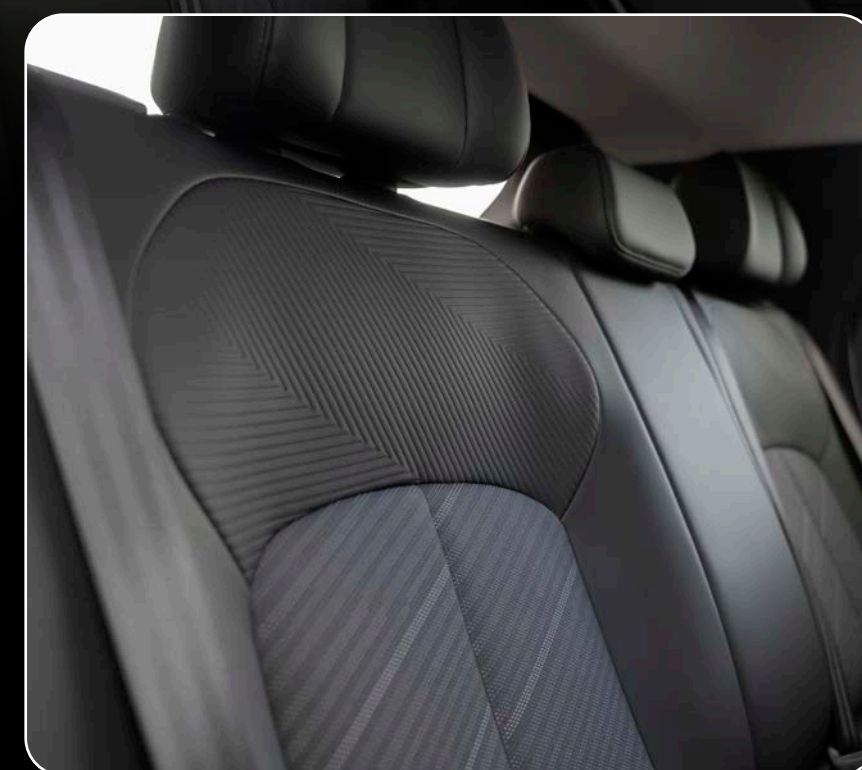

Smooth arrivals are built in the details. From precision engineering to refined design, every element enhances every journey.

- A full-curve waistline runs from front to rear, creating a sculpted, volumetric form
- This sleek finish adds to the elite exterior design of the L4
- Low-drag aerodynamic design for improved efficiency and performance
- Move effortlessly with less air resistance and improved handling
- 2700mm wheelbase for enhanced comfort and stability
- A large wheelbase means you enjoy ample leg room and smoother rides
- 30% improved scratch-resistant paint for lasting durability
- Keep that “new car” look for longer with refined paint quality

Premium Technology
13.2-inch Infotainment

Elegant Instrumentation
8-inch Segment Display

Refined Control
Multi-Function Steering

Comfort That Holds You

The L4 knows the difference between a drive and a journey. It makes both feel worth taking.

- Cloudcomfort quilted seats (8-layer construction)
- Every drive feels like you're seated on a throne
- Driver seat with 6-way power adjustment
- Adjust the driver's seat to match your precise comfort needs
- Front driver and passenger 3-level cooling ventilation
- Freedom to choose a seat temperature that works best for you

Comfort quilted seats
(8-layer construction)

Elegant Instrumentation
8-inch Segment Display

Refined Control
Multi-Function Steering

See Everything, Miss Nothing

Advanced safety and camera technology gives you complete confidence, even in Sandton's tightest parking spots.