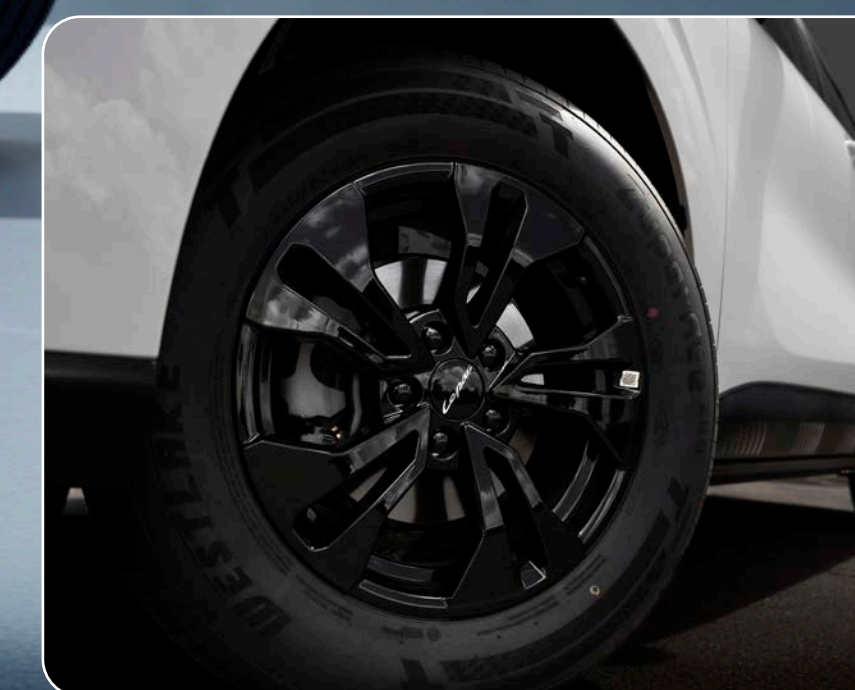

Your Drive. Your Aesthetic.
Your Statement.

Command With Clarity

The L4 sees the road with precision. Every detail engineered for focus, composure and confidence on every journey.

- A sharp, aggressive stance inspired by the piercing gaze of a leopard
- Sophisticated beauty made to steal your attention with one look
- Distinctive Wing-Edge Leopard-Eye LED headlight design
- Elegance that speaks to functionality lives within the L4's headlights
- Bold 17-inch alloy wheels
- Ride in comfort and style no matter where the road to adventure takes you
- See the world from a poised point of view and enjoy a breath of fresh air

Premium Convenience
Electrically Adjustable Side Mirrors

Elegant Illumination
Leopard-Eye Daytime Running Lights

Modern Elegance
Slim LED Headlights

Elegant Design
Distinctive Chrome Round-Shaped Grille

The Art Of Smooth Arrival

Smooth arrivals are built in the details. From precision engineering to refined design, every element enhances every journey.

- A full-curve waistline runs from front to rear, creating a sculpted, volumetric form
- This sleek finish adds to the elite exterior design of the L4
- Low-drag aerodynamic design for improved efficiency and performance
- Move effortlessly with less air resistance and improved handling
- 2700mm wheelbase for enhanced comfort and stability
- A large wheelbase means you enjoy ample leg room and smoother rides
- 30% improved scratch-resistant paint for lasting durability
- Keep that “new car” look for longer with refined paint quality

Luxury Experience
Electric Sunroof

Premium Craftsmanship
17-inch Aluminium Rims

A Cockpit Built For Command

Experience intuitive control with the L4's fully digital cockpit. Connectivity flows effortlessly. From the moment you sit down, you're in control. The L4's digital cockpit puts everything within reach: intuitively, quietly, precisely.