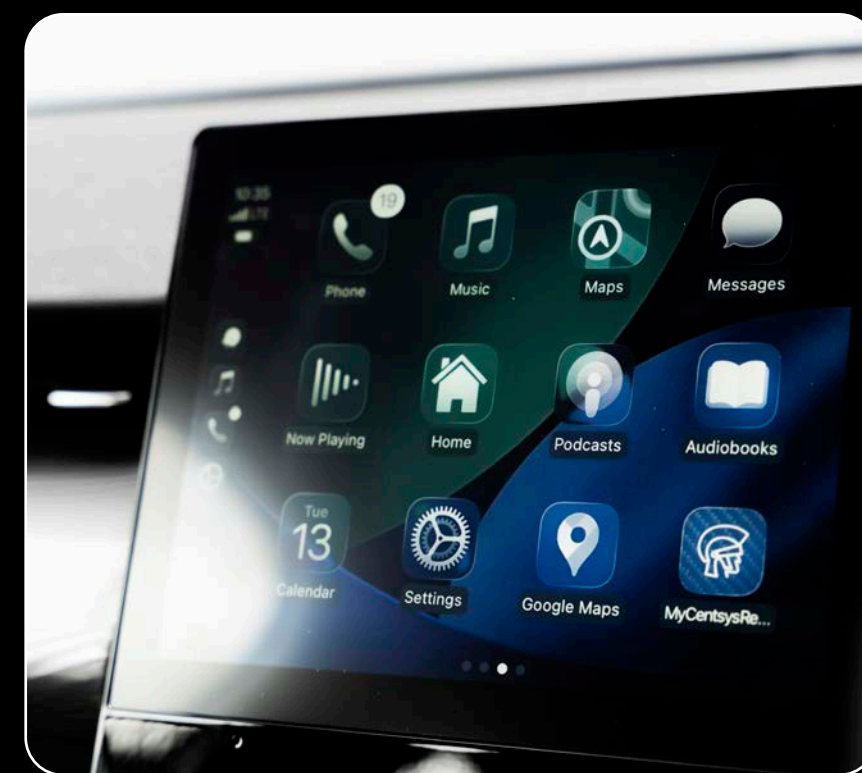

Luxury Experience
Electric Sunroof

Premium Craftsmanship
17-inch Aluminium Rims

A Cockpit Built For Command

Experience intuitive control with the L4's fully digital cockpit. Connectivity flows effortlessly. From the moment you sit down, you're in control. The L4's digital cockpit puts everything within reach: intuitively, quietly, precisely.

- Driver - centric cockpit layout
- The control layout is well thought out and situated within reach
- 13.2-inch waterfall entertainment screen
- A clearer view on a larger display for you to adjust the L4's driver settings
- X9H intelligent chip delivering lightning-fast processing speeds
- Host multiple applications without any lag on the waterfall entertainment screen
- Wireless Android Auto and Apple CarPlay® connectivity
- Wireless smartphone charging
- A large wheelbase means you enjoy ample leg room and smoother rides
- Intelligent core function voice control

Premium Technology
13.2-inch Infotainment

Elegant Instrumentation
8-inch Segment Display

Refined Control
Multi-Function Steering

Comfort That Holds You

The L4 knows the difference between a drive and a journey. It makes both feel worth taking.

- Cloudcomfort quilted seats (8-layer construction)
- Every drive feels like you're seated on a throne
- Driver seat with 6-way power adjustment
- Adjust the driver's seat to match your precise comfort needs
- Front driver and passenger 3-level cooling ventilation
- Freedom to choose a seat temperature that works best for you